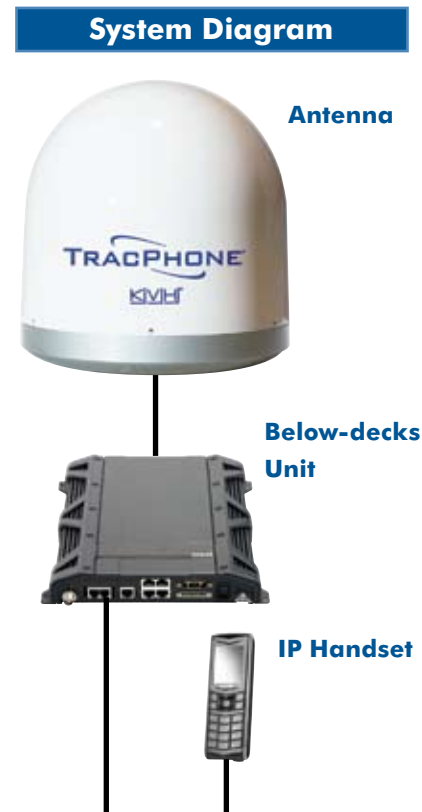

TracPhone FB250	TracPhone FB500
Service	Inmarsat FleetBroadband	Inmarsat FleetBroadband
Antenna Diameter	27 cm – Compact 48 cm – M5 Matching	66 cm – M7 Matching 89 cm – M9 Matching
Antenna Height	30 cm – Compact 53 cm – M5 Matching	69 cm – M7 Matching 99 cm – M9 Matching
Antenna Weight	5 kg – Compact 9 kg – M5 Matching	18 kg – M7 Matching 35 kg – M9 Matching
Power Supply & Consumption (including antenna)	DC input (isolated) 10-32V DC power (max), 150 W @ 10-32V	DC input (isolated) 10-32V DC power (max), 150 W @ 10-32V
Voice	Digital 4 Kbps voice and digital 3.1 kHz audio	Digital 4 Kbps voice and digital 3.1 kHz audio
Fax	Group 3 fax via 3.1 kHz audio	Group 3 fax via 3.1 kHz audio
Standard IP	Up to 284 Kbps	Up to 432 Kbps
Streaming IP	32, 64, 128 Kbps	32, 64, 128, 256 Kbps
SMS	Standard 3G (up to 160 characters)	Standard 3G (up to 160 characters)
SIM Card	Removable	Removable
Velocity Acceleration-compatible	Yes	Yes
ISDN	N/A	64 Kbps
Billing Method	For detailed pricing visit www.kvh.com/inmarsatairtime and download the <i>Inmarsat Airtime by KVH Rate Sheet</i>	
Recommended TV Antenna	TracVision M5	TracVision M7 or M9