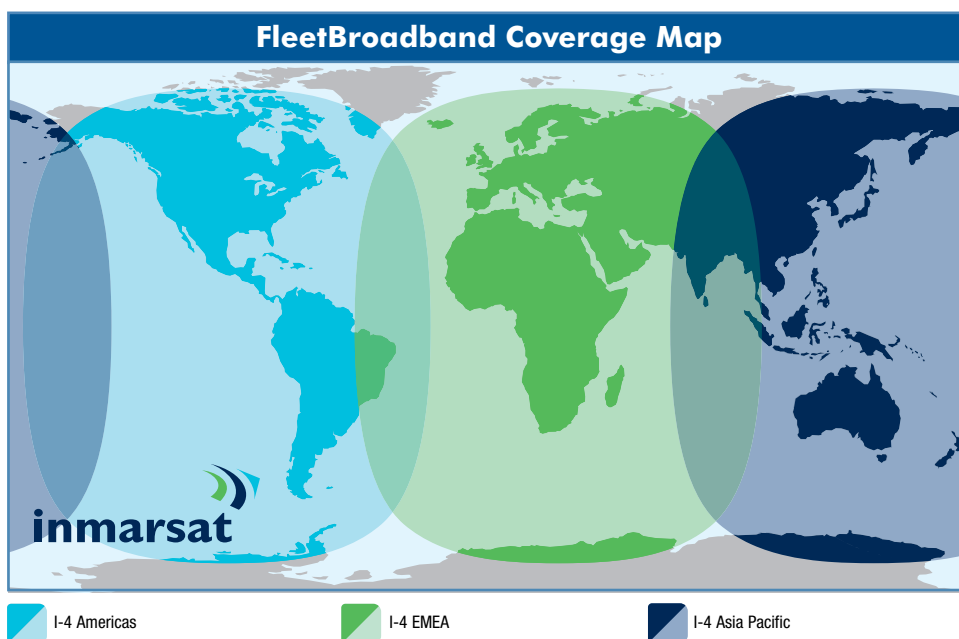

Inmarsat FleetBroadband approved. Meets RTTE, FCC, and CE requirements.
For detailed tech-specs visit www.kvh.com/FB250 or www.kvh.com/FB500 and click on Technical Documents..